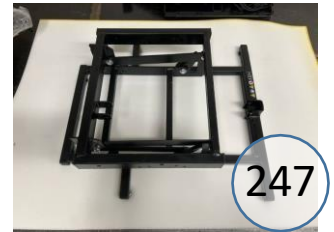

6391012

Call Out	Description
●	Blown Fiber
●	Cushion Chaise Pad - top Pad
●	Cushion Foam
●	KD Component
●	Cover

Signature
DESIGN
BY **ASHLEY**®

425

89

149

426

101

157

439

270

271

445

480

247

146